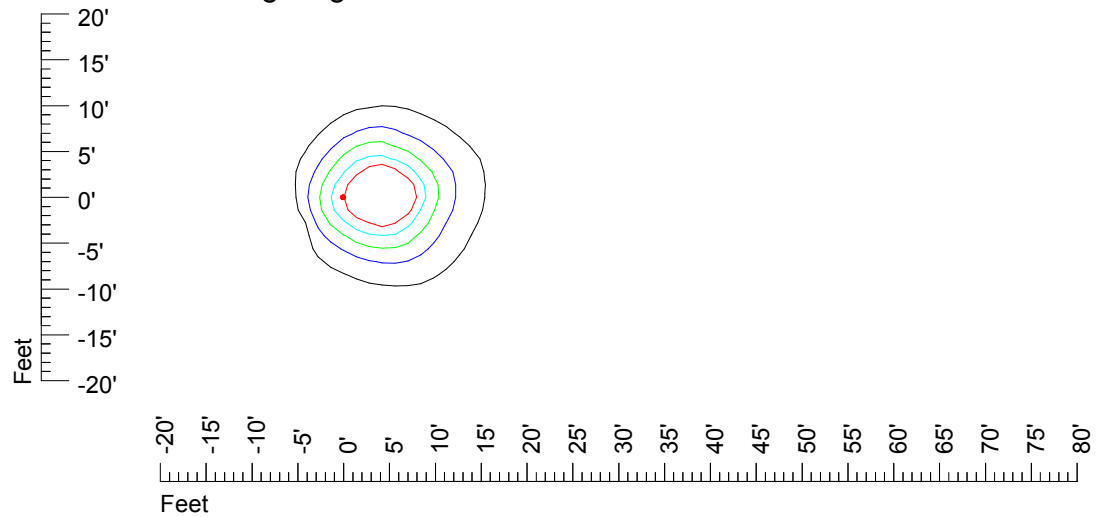

# IES Photometric files MR16 LED 6v5w S1811121-10

Isoline template 7' mounting height

Isoline values — 0.1 fc — 0.25 fc — 0.5 fc — 1.0 fc — 2.0 fc

Mounting height 7' Tilt 0°

Mounting height 7' Tilt 30°

Mounting height 7' Tilt 15°

Mounting height 7' Tilt 45°

## Isoline template 20' mounting height

Isoline values — 0.1 fc — 0.25 fc — 0.5 fc — 1.0 fc — 2.0 fc

Mounting height 20' Tilt 0°

Mounting height 20' Tilt 30°

Mounting height 20' Tilt 15°

Mounting height 20' Tilt 45°