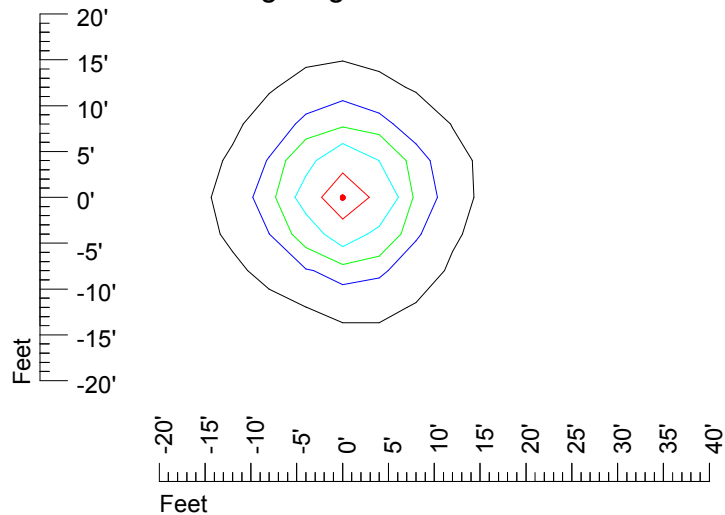

IES Photometric files MR16 LED 6v5w S1811121-10

Isoline template 20' mounting height

Isoline values — 0.1 fc — 0.25 fc — 0.5 fc — 1.0 fc — 2.0 fc

Mounting height 20' Tilt 0°