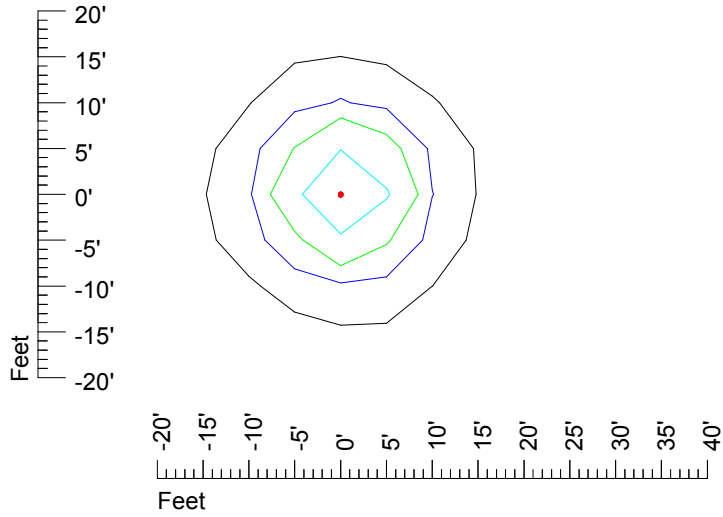

IES Photometric files MR16 LED 6v5w S1811121-10

Isoline template 25' mounting height

Isoline values — 0.1 fc — 0.25 fc — 0.5 fc — 1.0 fc — 2.0 fc

Mounting height 25' Tilt 0°