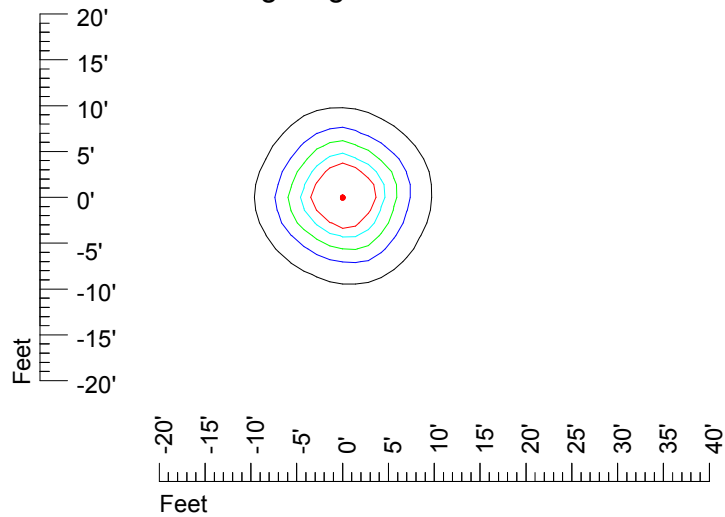

# IES Photometric files MR16 LED 6v5w S1811121-10

Isoline template 7' mounting height

Isoline values — 0.1 fc — 0.25 fc — 0.5 fc — 1.0 fc — 2.0 fc

Mounting height 7' Tilt 0°

Mounting height 7' Tilt 30°

Mounting height 7' Tilt 15°

Mounting height 7' Tilt 45°

## Isoline template 20' mounting height

Isoline values — 0.1 fc — 0.25 fc — 0.5 fc — 1.0 fc — 2.0 fc

Mounting height 20' Tilt 0°

Mounting height 20' Tilt 30°

Mounting height 20' Tilt 15°

Mounting height 20' Tilt 45°