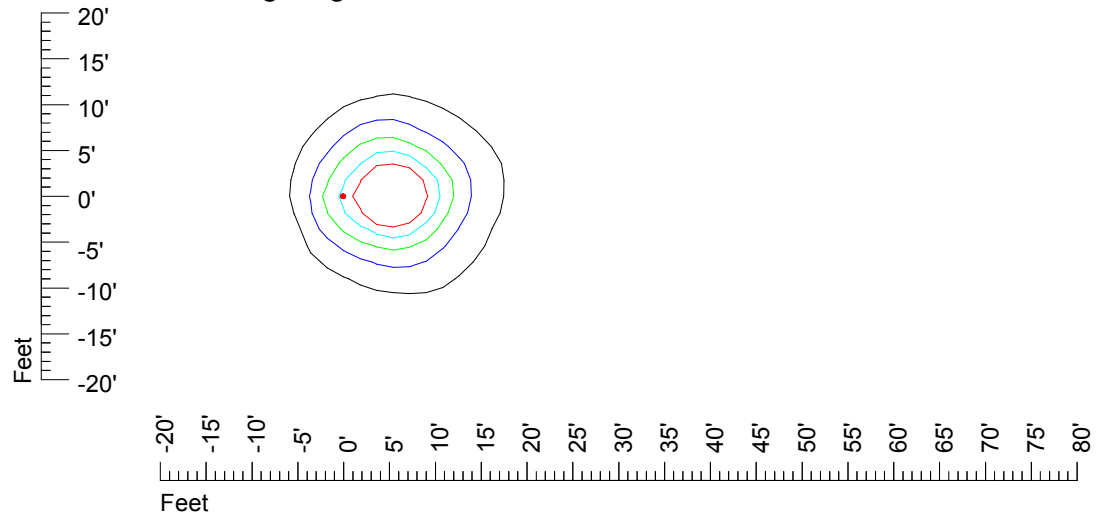

Mounting height 9' Tilt 30°