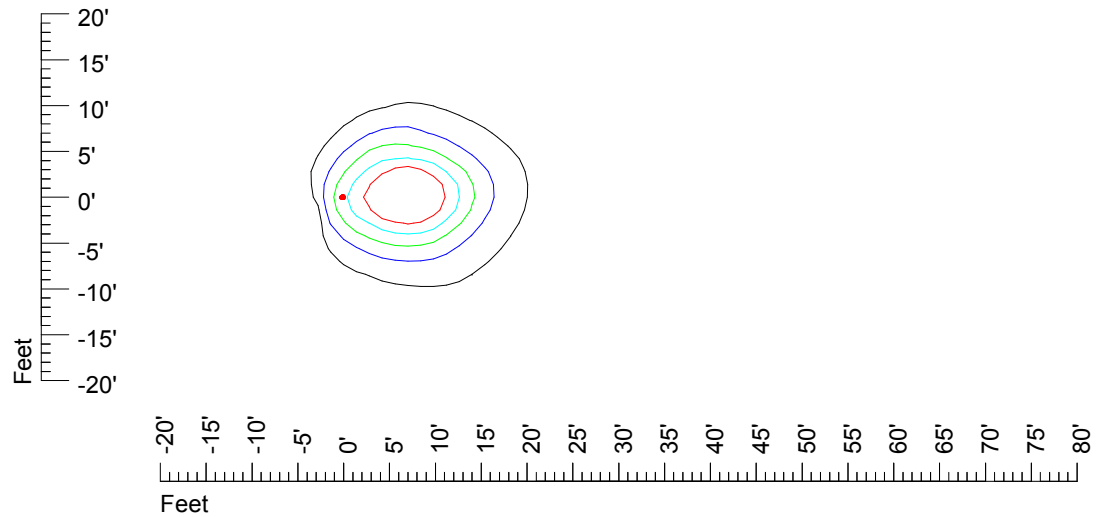

Mounting height 7' Tilt 45°