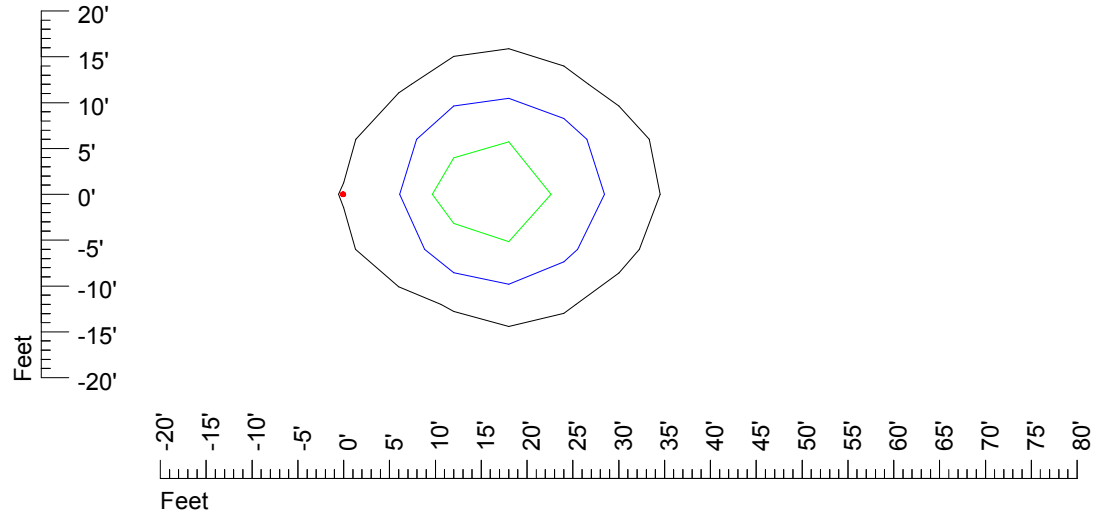

## Isoline template 25' mounting height

Isoline values — 0.1 fc — 0.25 fc — 0.5 fc — 1.0 fc — 2.0 fc

Mounting height 25' Tilt 0°

Mounting height 25' Tilt 30°

Mounting height 25' Tilt 15°

Mounting height 25' Tilt 45°

## Isoline template 30' mounting height

Isoline values — 0.1 fc — 0.25 fc — 0.5 fc — 1.0 fc — 2.0 fc

Mounting height 30' Tilt 0°

Mounting height 30' Tilt 30°

Mounting height 30' Tilt 15°

Mounting height 30' Tilt 45°