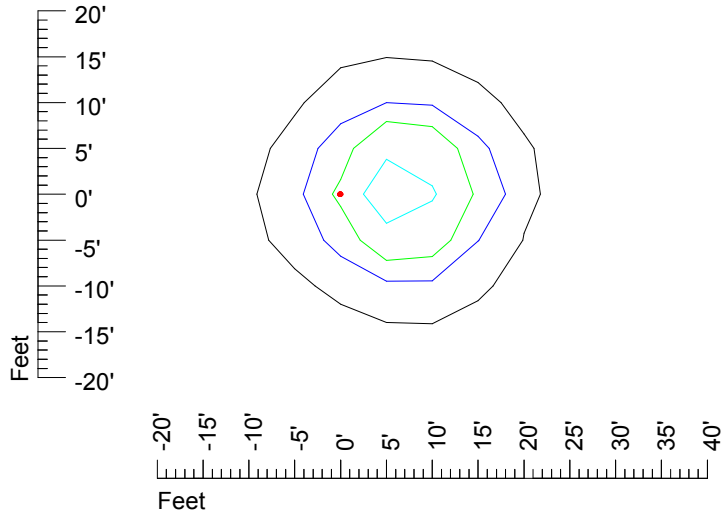

## Isoline template 20' mounting height

Isoline values — 0.1 fc — 0.25 fc — 0.5 fc — 1.0 fc — 2.0 fc

Mounting height 20' Tilt 0°

Mounting height 20' Tilt 30°

Mounting height 20' Tilt 15°

Mounting height 20' Tilt 45°

## Isoline template 25' mounting height

Isoline values — 0.1 fc — 0.25 fc — 0.5 fc — 1.0 fc — 2.0 fc

Mounting height 25' Tilt 0°

Mounting height 25' Tilt 30°

Mounting height 25' Tilt 15°

Mounting height 25' Tilt 45°