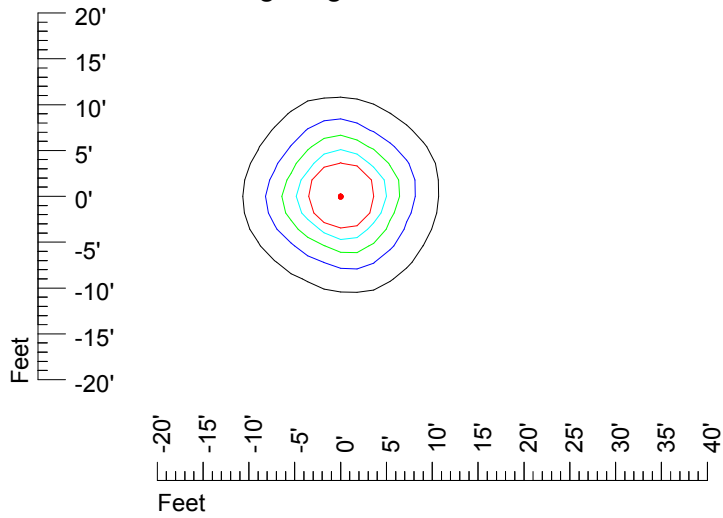

IES Photometric files MR16 LED 6v5w S1811121-10

Isoline template 9' mounting height

Isoline values — 0.1 fc — 0.25 fc — 0.5 fc — 1.0 fc — 2.0 fc

Mounting height 9' Tilt 0°