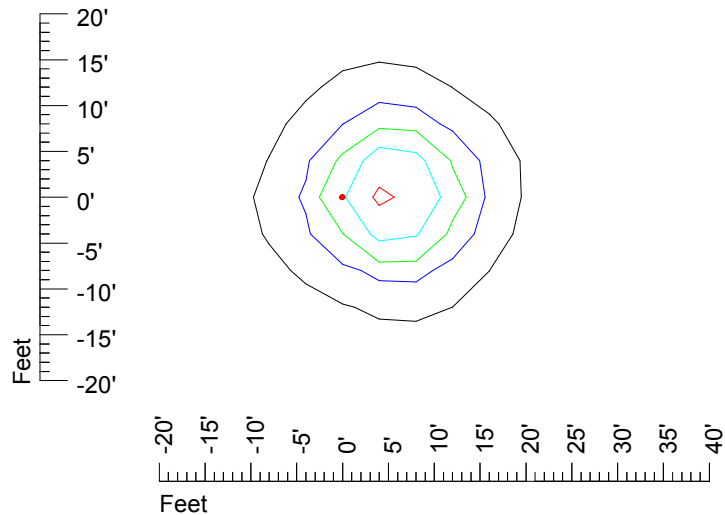

## Isoline template 20' mounting height

Isoline values — 0.1 fc — 0.25 fc — 0.5 fc — 1.0 fc — 2.0 fc

Mounting height 20' Tilt 0°

Mounting height 20' Tilt 30°

Mounting height 20' Tilt 15°

Mounting height 20' Tilt 45°