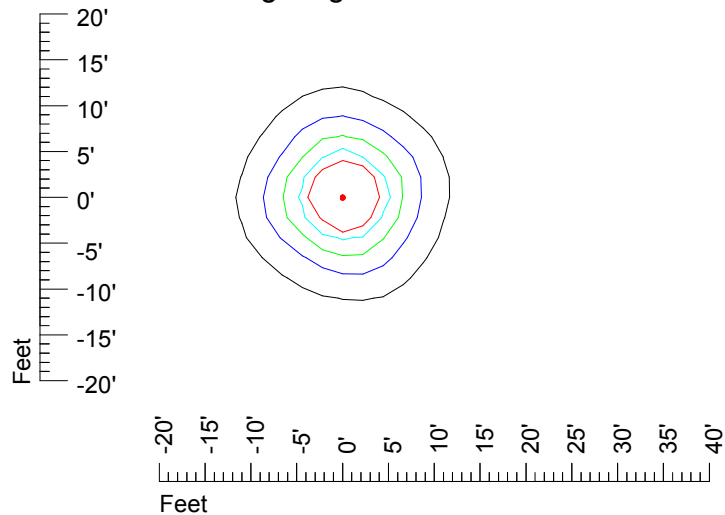

IES Photometric files MR16 LED 6v5w S1811121-10

Isoline template 11' mounting height

Isoline values — 0.1 fc — 0.25 fc — 0.5 fc — 1.0 fc — 2.0 fc

Mounting height 11' Tilt 0°