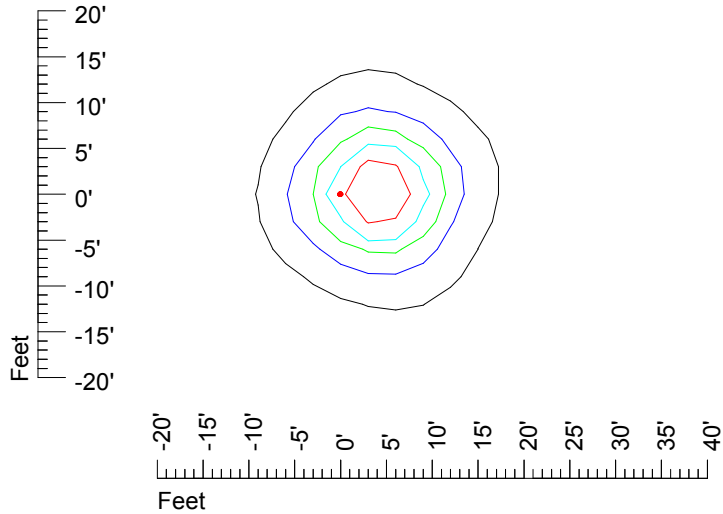

## Isoline template 11' mounting height

Isoline values — 0.1 fc — 0.25 fc — 0.5 fc — 1.0 fc — 2.0 fc

Mounting height 11' Tilt 0°

Mounting height 11' Tilt 30°

Mounting height 11' Tilt 15°

Mounting height 11' Tilt 45°

## Isoline template 15' mounting height

Isoline values — 0.1 fc — 0.25 fc — 0.5 fc — 1.0 fc — 2.0 fc

Mounting height 15' Tilt 0°

Mounting height 15' Tilt 30°

Mounting height 15' Tilt 15°

Mounting height 15' Tilt 45°

## Isoline template 20' mounting height

Isoline values — 0.1 fc — 0.25 fc — 0.5 fc — 1.0 fc — 2.0 fc

Mounting height 20' Tilt 0°

Mounting height 20' Tilt 30°

Mounting height 20' Tilt 15°

Mounting height 20' Tilt 45°