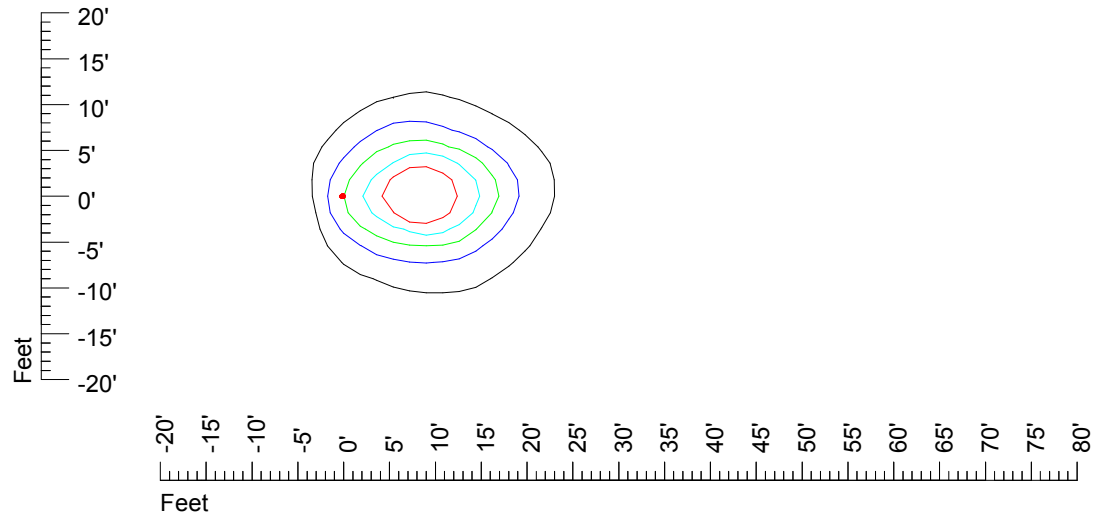

## Isoline template 9' mounting height

Isoline values — 0.1 fc — 0.25 fc — 0.5 fc — 1.0 fc — 2.0 fc

Mounting height 9' Tilt 0°

Mounting height 9' Tilt 30°

Mounting height 9' Tilt 15°

Mounting height 9' Tilt 45°