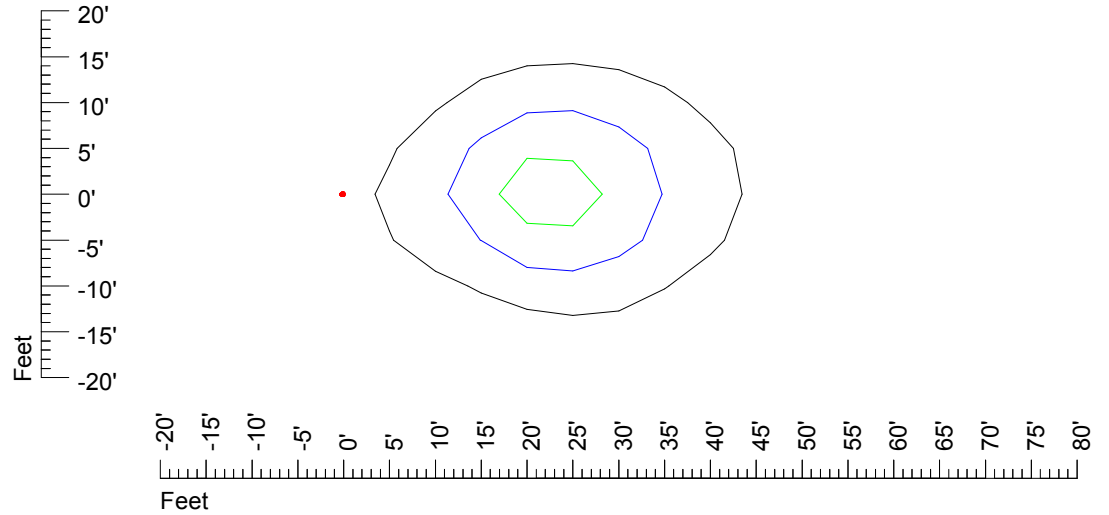

## Isoline template 25' mounting height

Isoline values — 0.1 fc — 0.25 fc — 0.5 fc — 1.0 fc — 2.0 fc

Mounting height 25' Tilt 0°

Mounting height 25' Tilt 30°

Mounting height 25' Tilt 15°

Mounting height 25' Tilt 45°