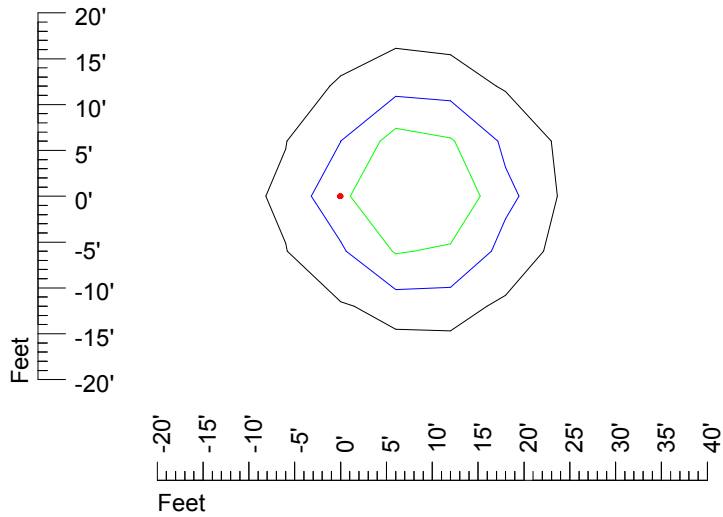

## Isoline template 25' mounting height

Isoline values — 0.1 fc — 0.25 fc — 0.5 fc — 1.0 fc — 2.0 fc

Mounting height 25' Tilt 0°

Mounting height 25' Tilt 30°

Mounting height 25' Tilt 15°

Mounting height 25' Tilt 45°

## Isoline template 30' mounting height

Isoline values — 0.1 fc — 0.25 fc — 0.5 fc — 1.0 fc — 2.0 fc

Mounting height 30' Tilt 0°

Mounting height 30' Tilt 30°

Mounting height 30' Tilt 15°

Mounting height 30' Tilt 45°