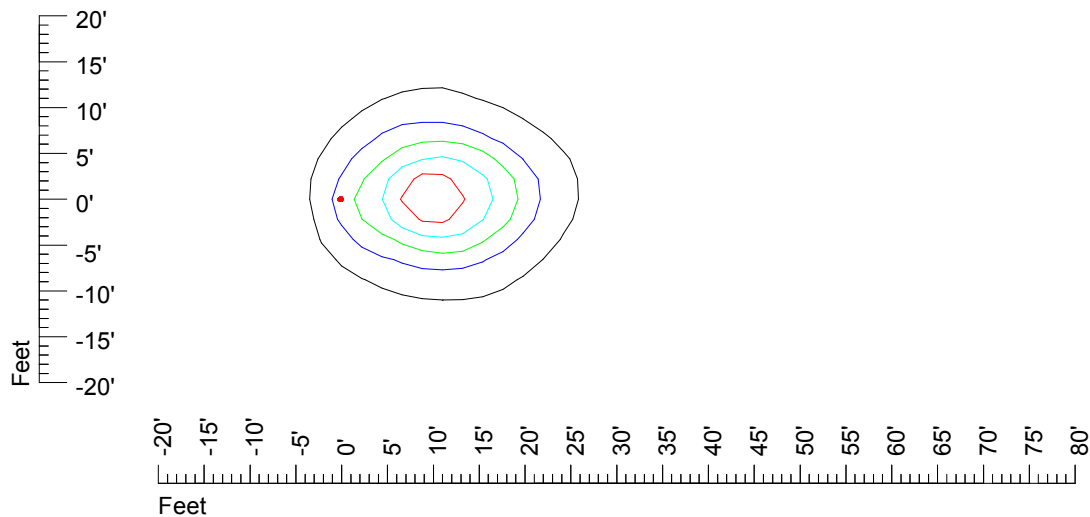

## Isoline template 11' mounting height

Isoline values — 0.1 fc — 0.25 fc — 0.5 fc — 1.0 fc — 2.0 fc

Mounting height 11' Tilt 0°

Mounting height 11' Tilt 30°

Mounting height 11' Tilt 15°

Mounting height 11' Tilt 45°