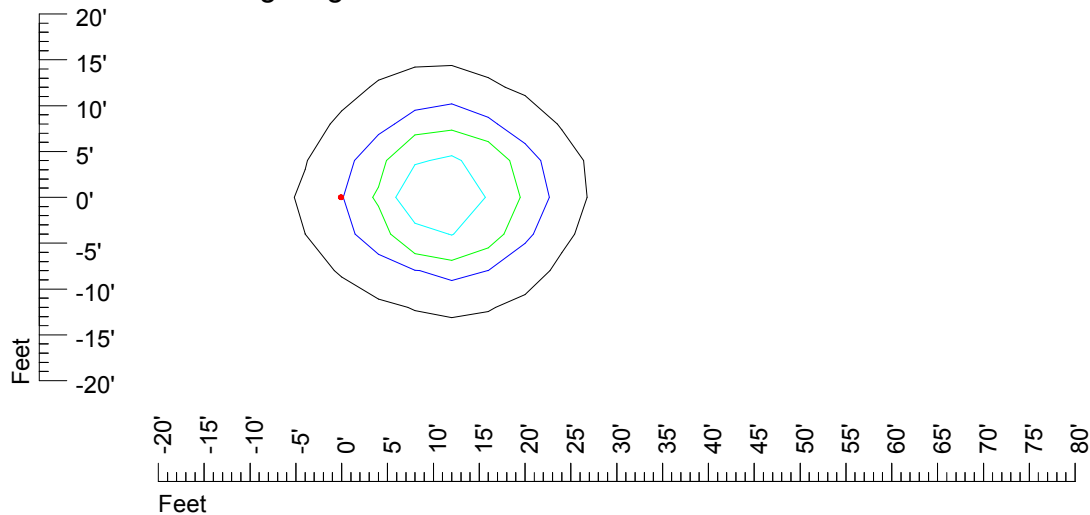

## Isoline template 20' mounting height

Isoline values — 0.1 fc — 0.25 fc — 0.5 fc — 1.0 fc — 2.0 fc

Mounting height 20' Tilt 0°

Mounting height 20' Tilt 30°

Mounting height 20' Tilt 15°

Mounting height 20' Tilt 45°