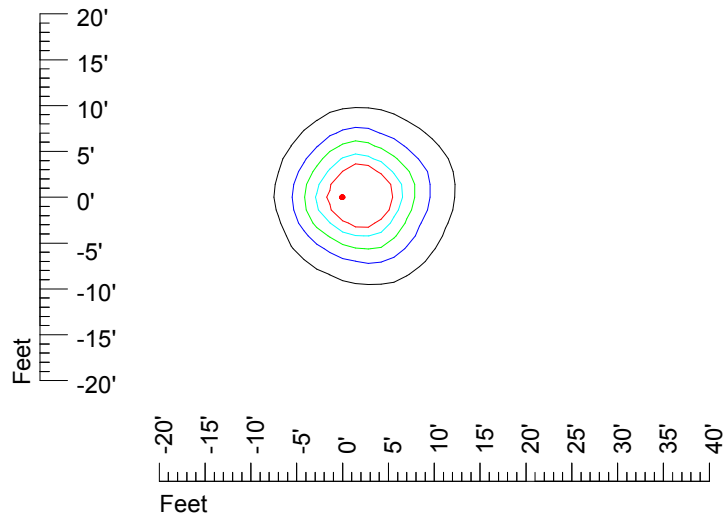

# IES Photometric files MR16 LED 6v5w S1811121-10

Isoline template 7' mounting height

Isoline values — 0.1 fc — 0.25 fc — 0.5 fc — 1.0 fc — 2.0 fc

Mounting height 7' Tilt 0°

Mounting height 7' Tilt 30°

Mounting height 7' Tilt 15°

Mounting height 7' Tilt 45°

## Isoline template 20' mounting height

Isoline values — 0.1 fc — 0.25 fc — 0.5 fc — 1.0 fc — 2.0 fc

Mounting height 20' Tilt 0°

Mounting height 20' Tilt 30°

Mounting height 20' Tilt 15°

Mounting height 20' Tilt 45°

## Isoline template 25' mounting height

Isoline values — 0.1 fc — 0.25 fc — 0.5 fc — 1.0 fc — 2.0 fc

Mounting height 25' Tilt 0°

Mounting height 25' Tilt 30°

Mounting height 25' Tilt 15°

Mounting height 25' Tilt 45°