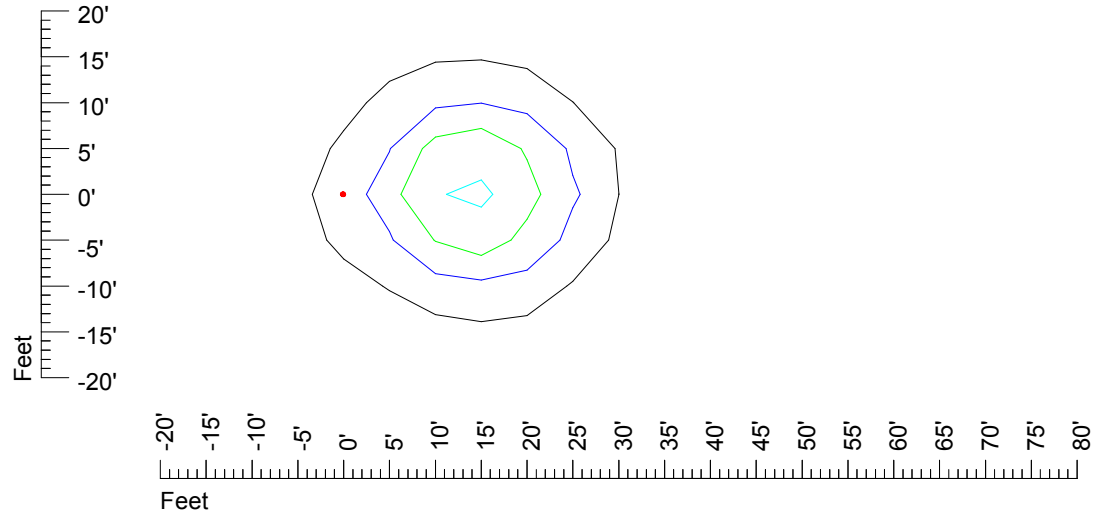

## Isoline template 20' mounting height

Isoline values — 0.1 fc — 0.25 fc — 0.5 fc — 1.0 fc — 2.0 fc

Mounting height 20' Tilt 0°

Mounting height 20' Tilt 30°

Mounting height 20' Tilt 15°

Mounting height 20' Tilt 45°

## Isoline template 25' mounting height

Isoline values — 0.1 fc — 0.25 fc — 0.5 fc — 1.0 fc — 2.0 fc

Mounting height 25' Tilt 0°

Mounting height 25' Tilt 30°

Mounting height 25' Tilt 15°

Mounting height 25' Tilt 45°