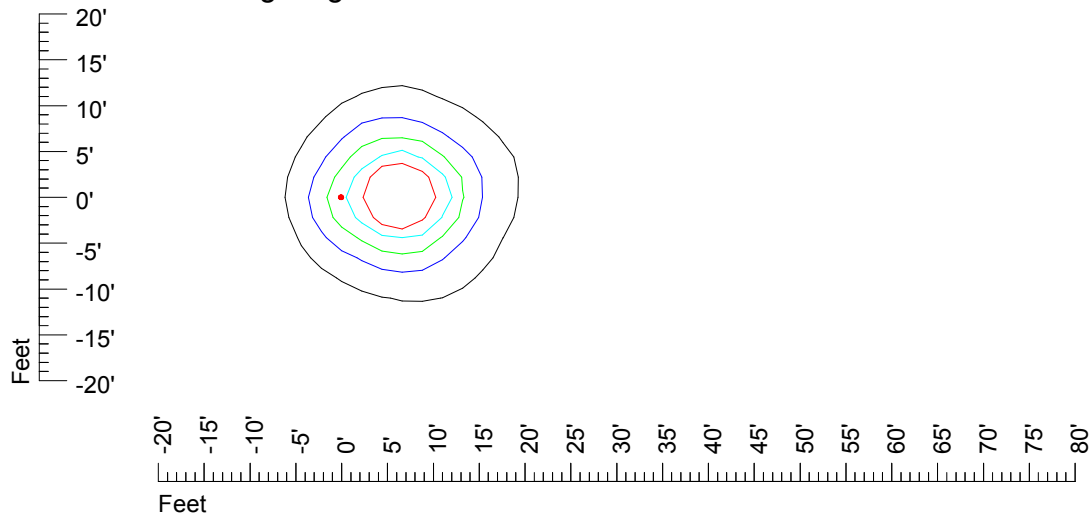

## Isoline template 11' mounting height

Isoline values — 0.1 fc — 0.25 fc — 0.5 fc — 1.0 fc — 2.0 fc

Mounting height 11' Tilt 0°

Mounting height 11' Tilt 30°

Mounting height 11' Tilt 15°

Mounting height 11' Tilt 45°