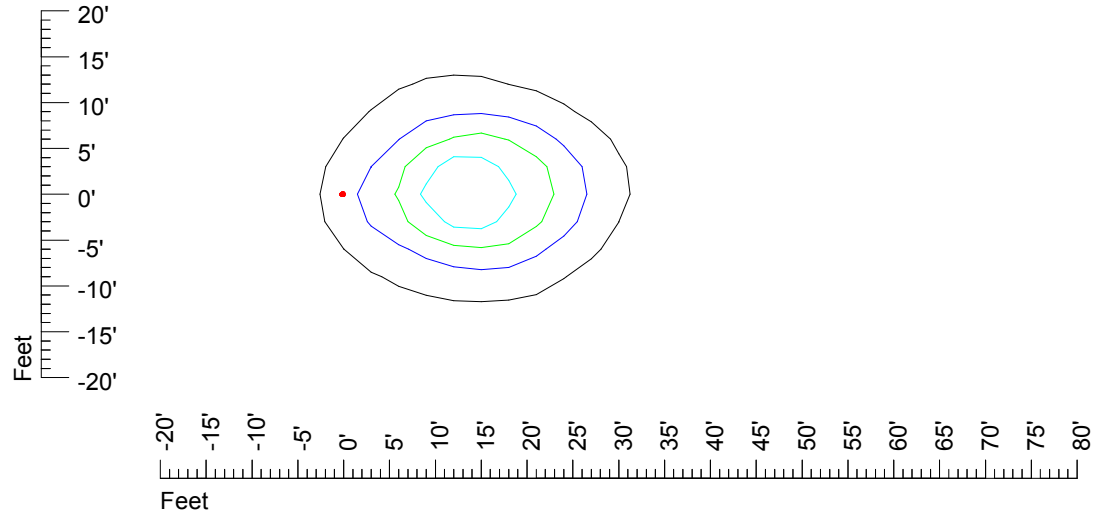

## Isoline template 15' mounting height

Isoline values — 0.1 fc — 0.25 fc — 0.5 fc — 1.0 fc — 2.0 fc

Mounting height 15' Tilt 0°

Mounting height 15' Tilt 30°

Mounting height 15' Tilt 15°

Mounting height 15' Tilt 45°