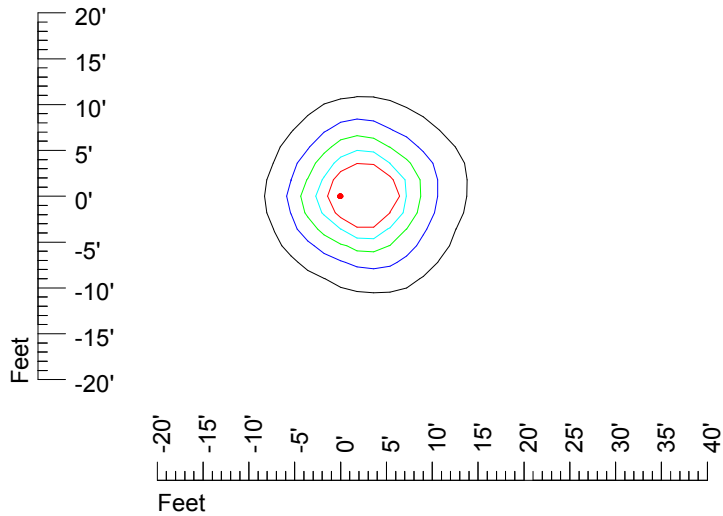

# IES Photometric files MR16 LED 6v5w S1811121-10

Isoline template 7' mounting height

Isoline values — 0.1 fc — 0.25 fc — 0.5 fc — 1.0 fc — 2.0 fc

Mounting height 7' Tilt 0°

Mounting height 7' Tilt 30°

Mounting height 7' Tilt 15°

## Isoline template 9' mounting height

Isoline values — 0.1 fc — 0.25 fc — 0.5 fc — 1.0 fc — 2.0 fc

Mounting height 9' Tilt 0°

Mounting height 9' Tilt 30°

Mounting height 9' Tilt 15°

Mounting height 9' Tilt 45°