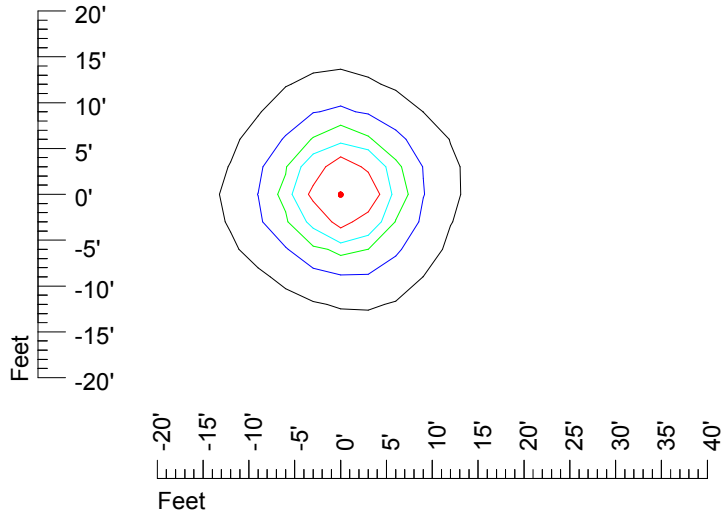

IES Photometric files MR16 LED 6v5w S1811121-10

Isoline template 15' mounting height

Isoline values — 0.1 fc — 0.25 fc — 0.5 fc — 1.0 fc — 2.0 fc

Mounting height 15' Tilt 0°