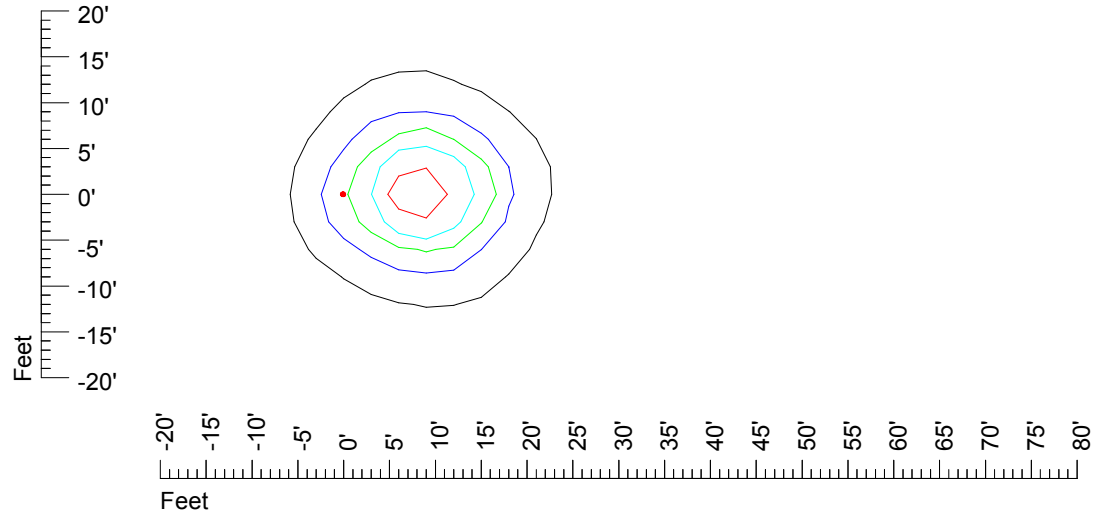

Mounting height 15' Tilt 30°