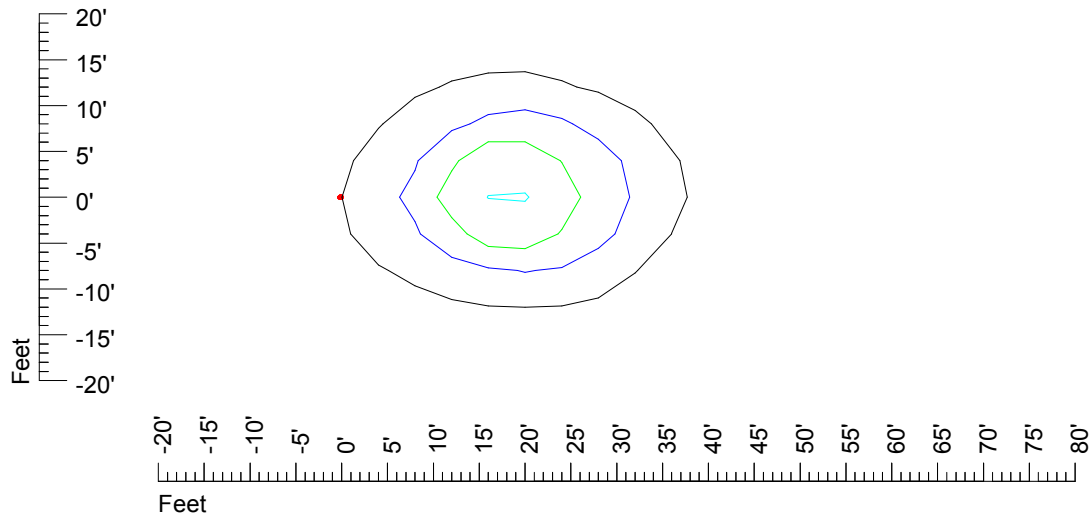

## Isoline template 20' mounting height

Isoline values — 0.1 fc — 0.25 fc — 0.5 fc — 1.0 fc — 2.0 fc

Mounting height 20' Tilt 0°

Mounting height 20' Tilt 30°

Mounting height 20' Tilt 15°

Mounting height 20' Tilt 45°