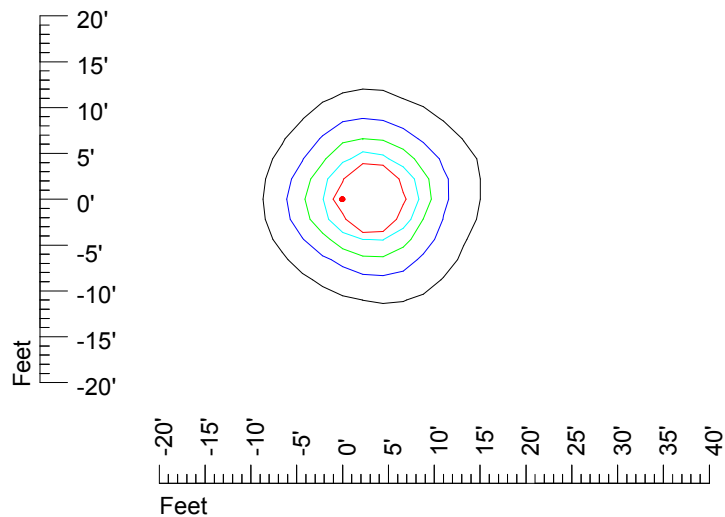

# IES Photometric files MR16 LED 6v5w S1811121-10

Isoline template 7' mounting height

Isoline values — 0.1 fc — 0.25 fc — 0.5 fc — 1.0 fc — 2.0 fc

Mounting height 7' Tilt 0°

Mounting height 7' Tilt 30°

Mounting height 7' Tilt 15°

## Isoline template 11' mounting height

Isoline values — 0.1 fc — 0.25 fc — 0.5 fc — 1.0 fc — 2.0 fc

Mounting height 11' Tilt 0°

Mounting height 11' Tilt 30°

Mounting height 11' Tilt 15°

Mounting height 11' Tilt 45°