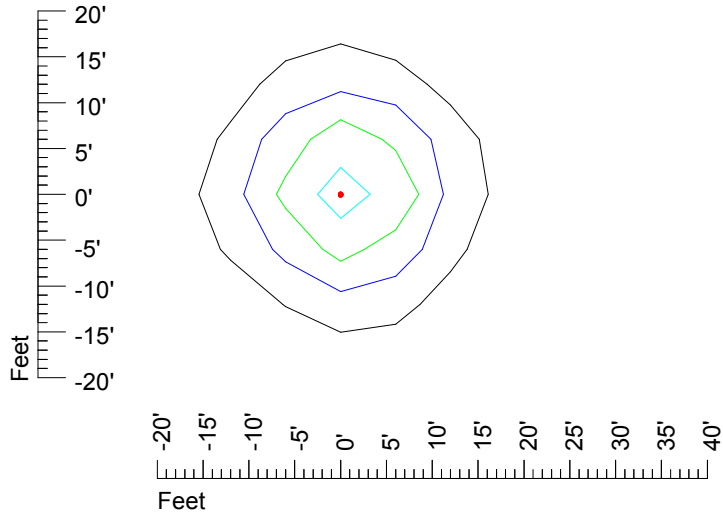

IES Photometric files MR16 LED 6v5w S1811121-10

Isoline template 30' mounting height

Isoline values — 0.1 fc — 0.25 fc — 0.5 fc — 1.0 fc — 2.0 fc

Mounting height 30' Tilt 0°